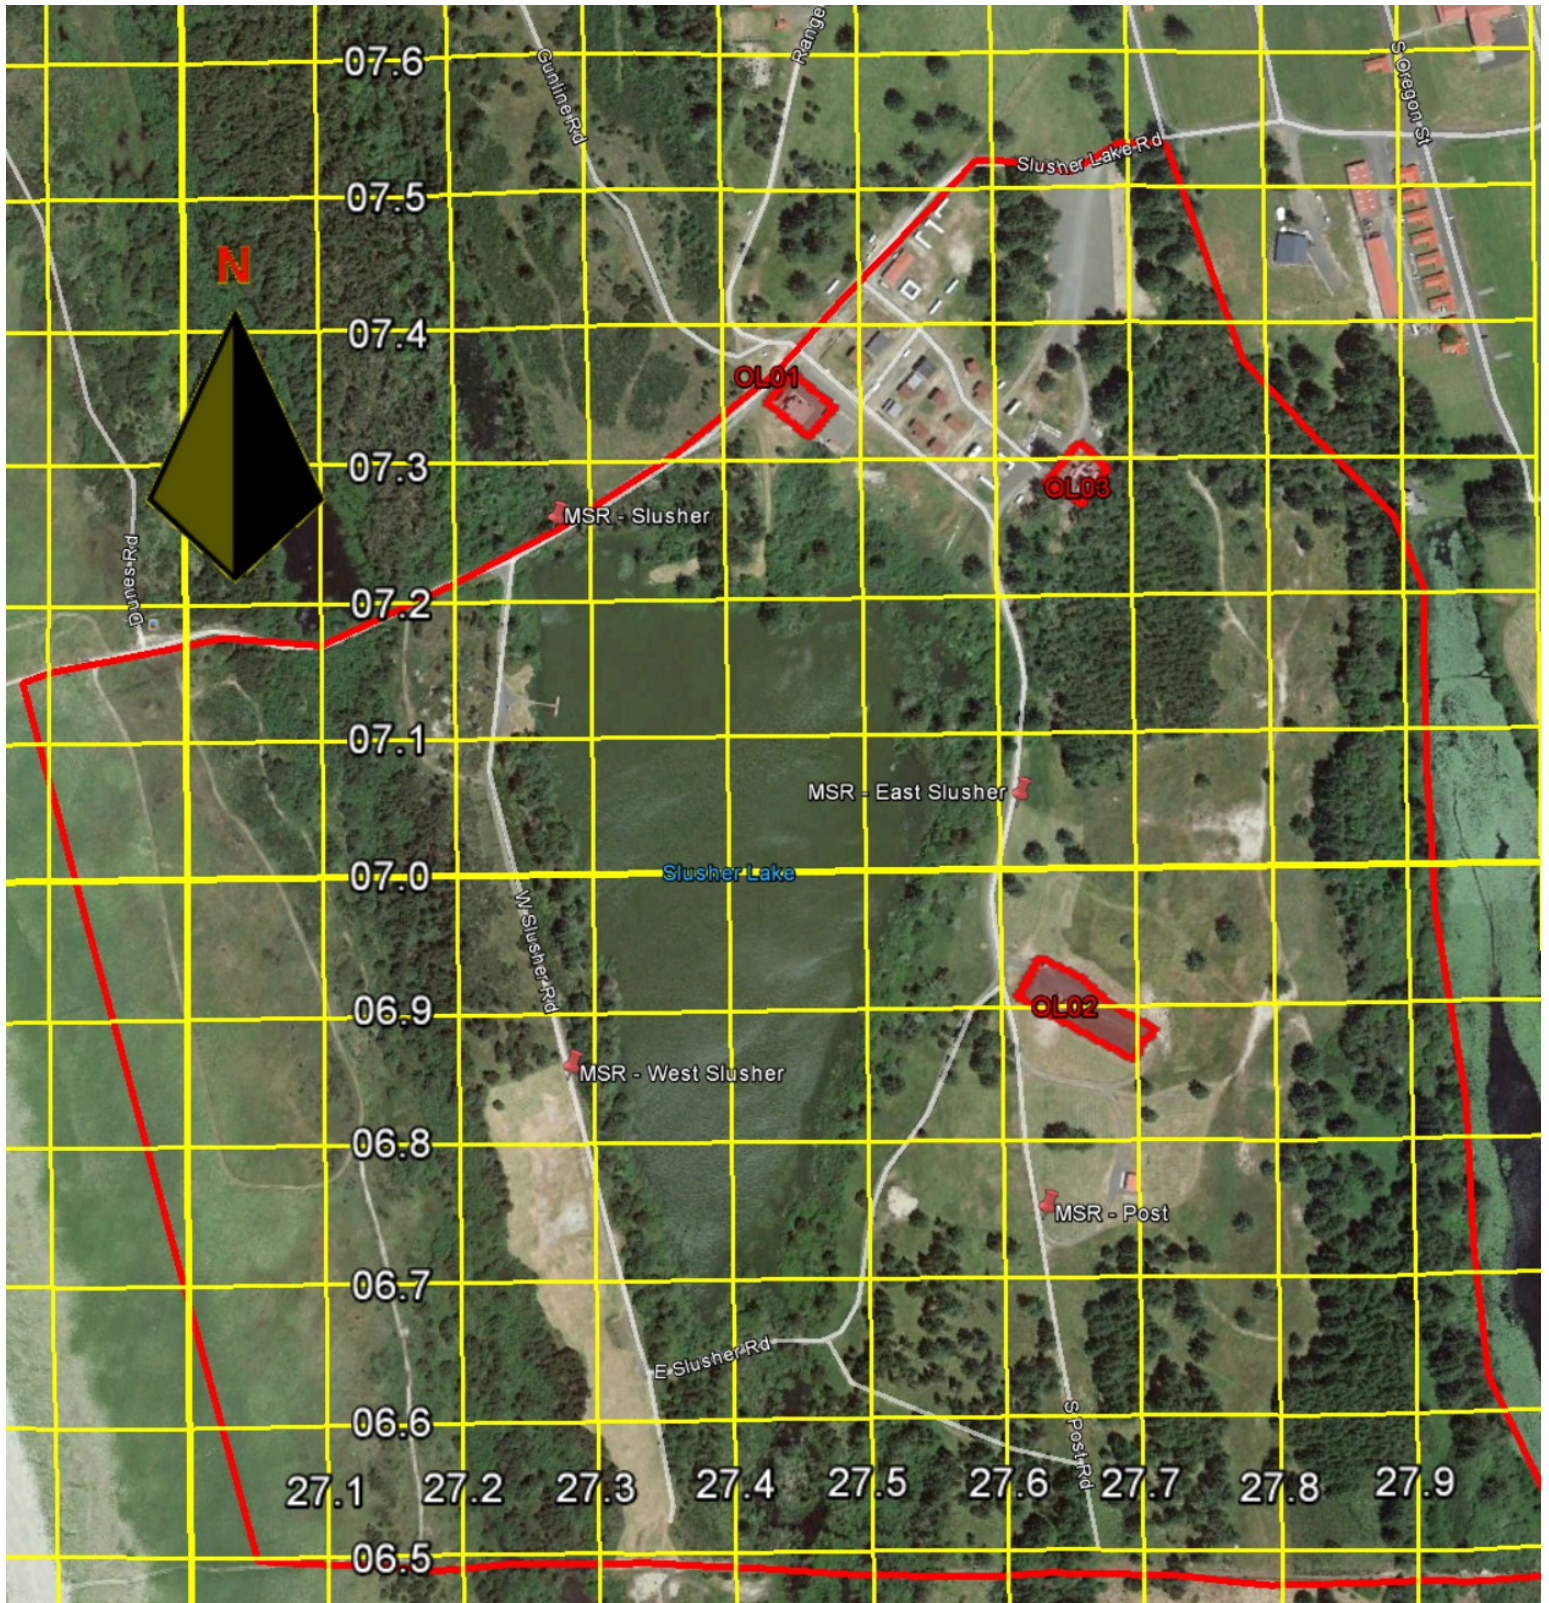

# Camp Rilea - TA01 & TA02

Map is MGRS 100 meter grid. When calling coordinates provide a 10 meter resolution