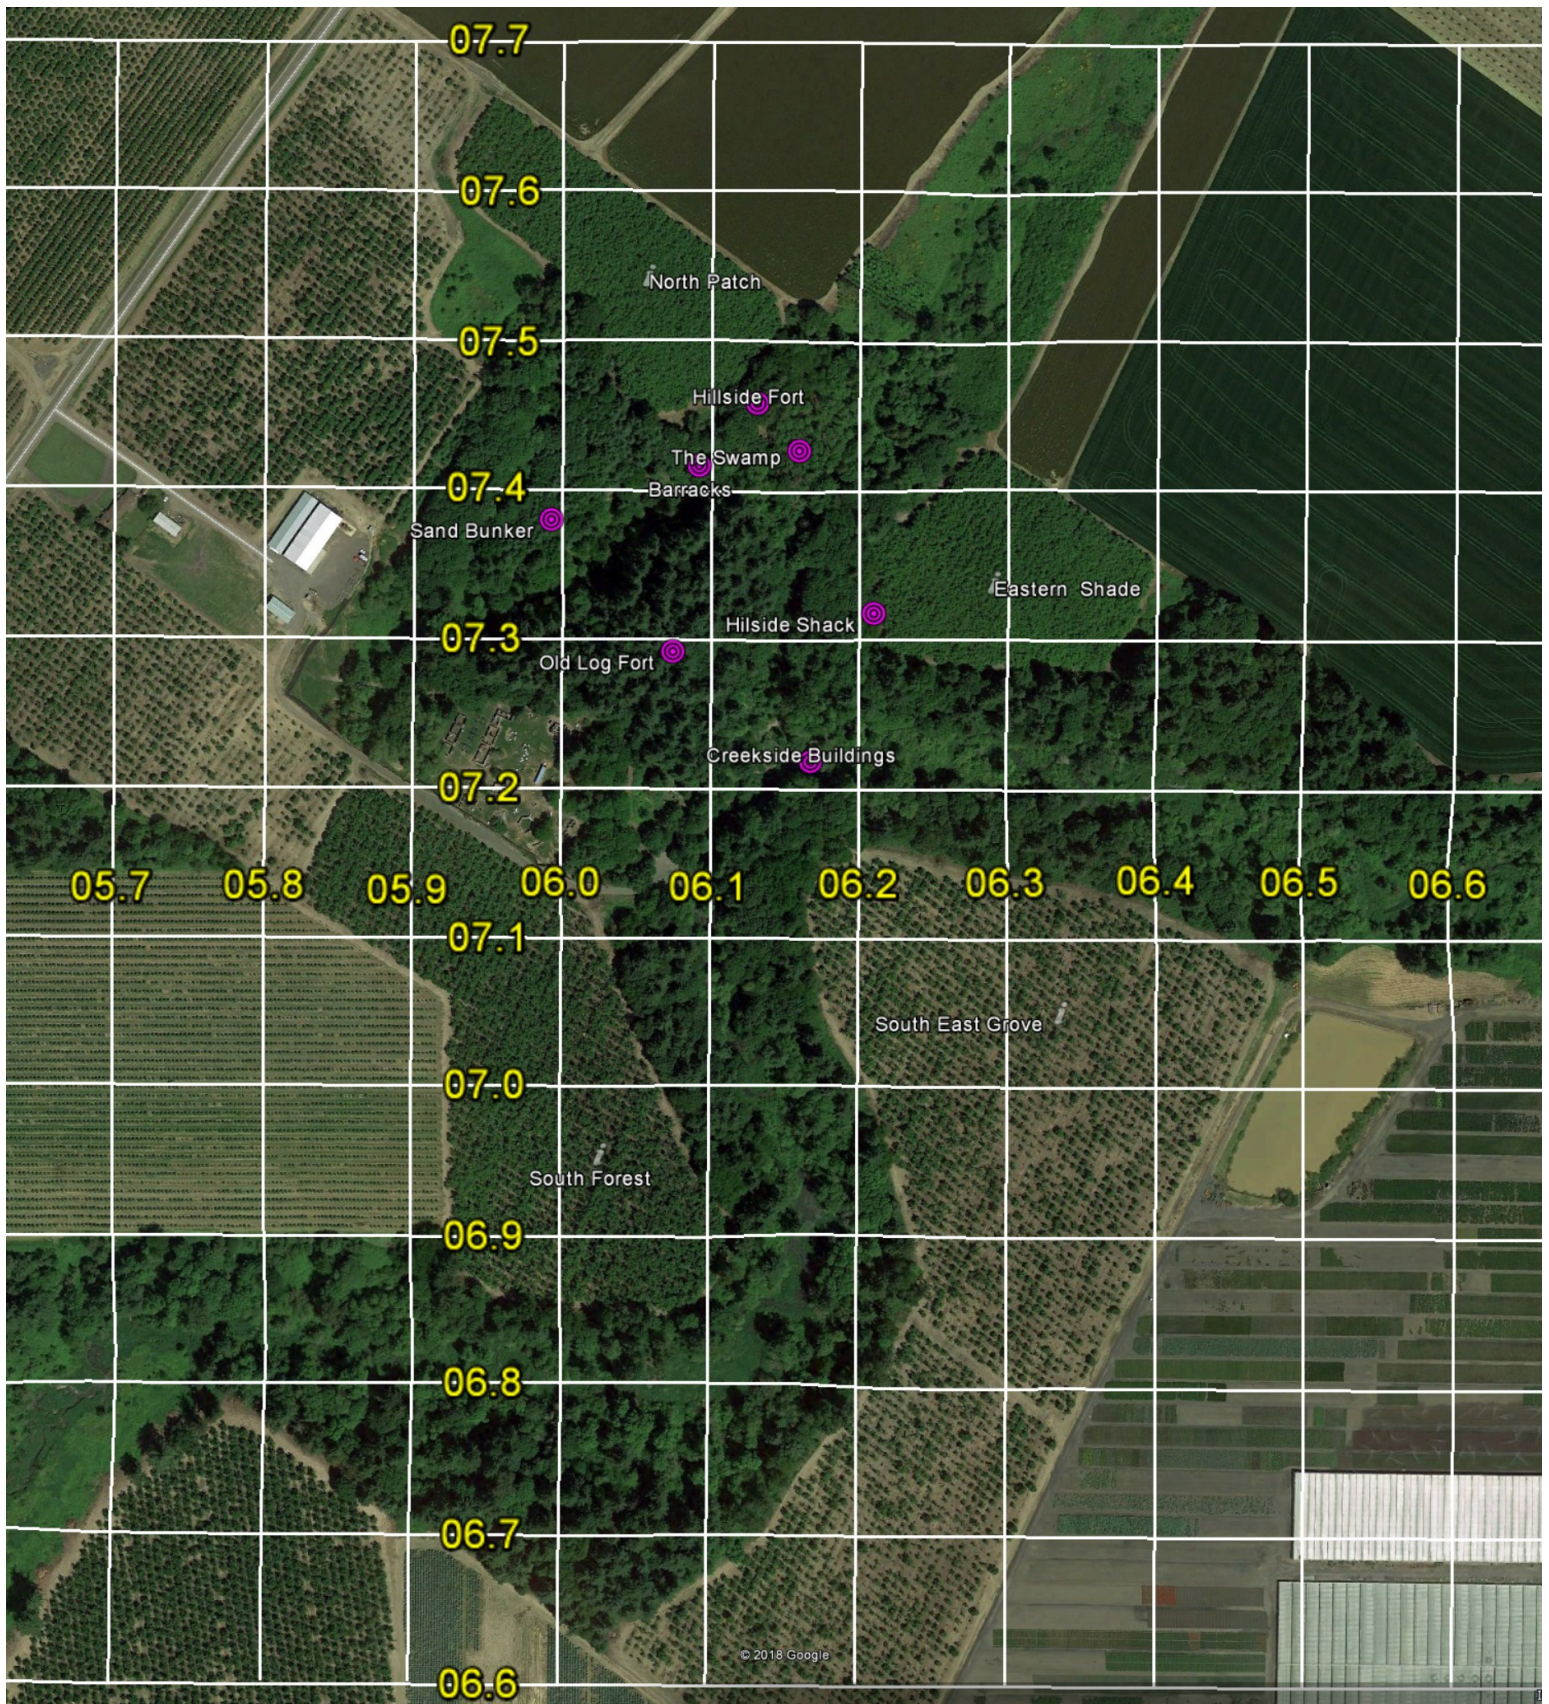

# SniperzDen - Full Field

Map is MGRS 100 meter grid. When calling coordinates provide a 10 meter resolution

Courtesy of Airsoft Pacific ([www.airsoftpacific.com](http://www.airsoftpacific.com))

Ver 6.0: 20-JUL-18